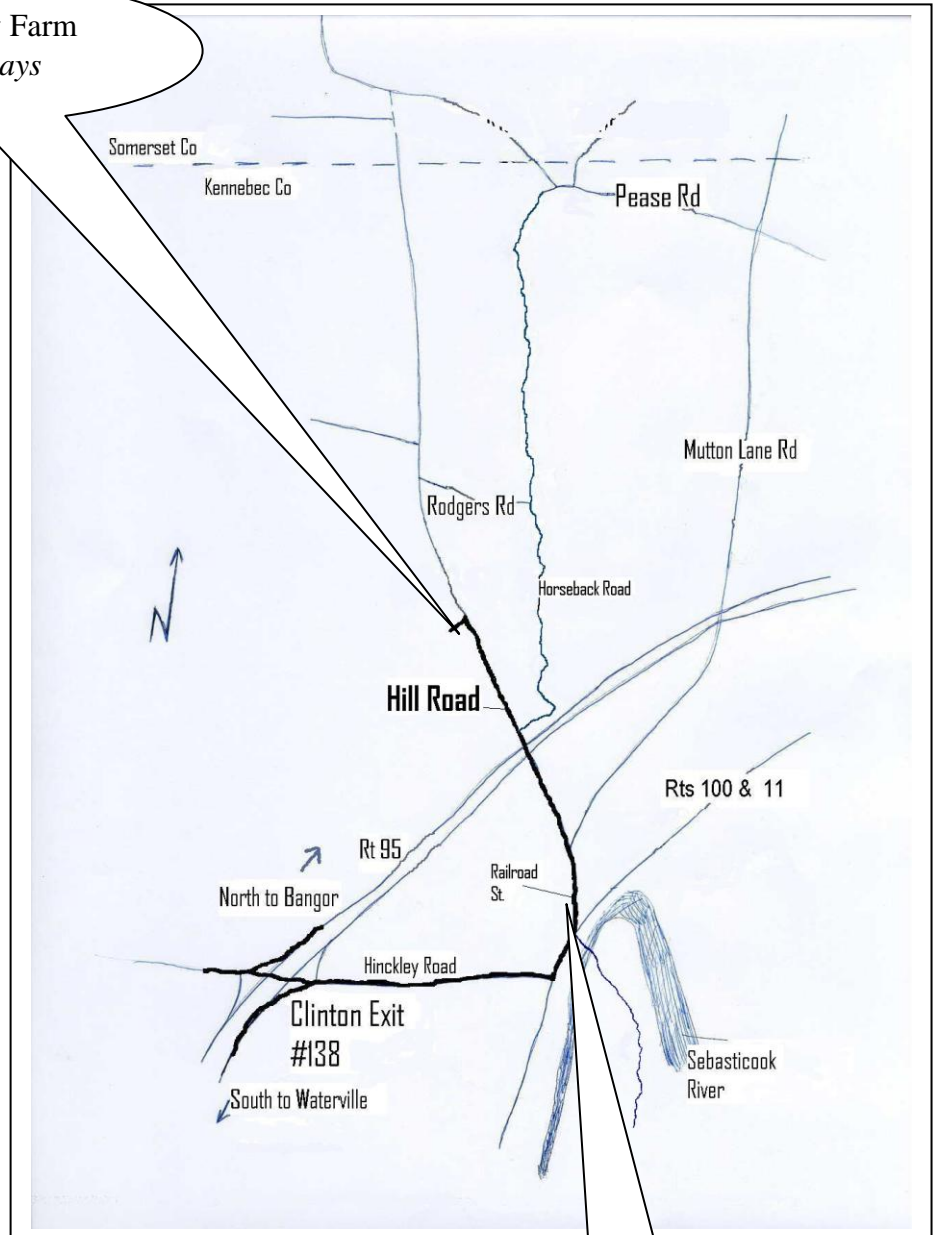

**DIRECTIONS TO MISTY MEADOW FARM &
THE MAINE FARM DAYS
Wednesday & Thursday - AUGUST 21 & 22, 2013**

Misty Meadow Farm
Maine Farm Days

Directions to the Misty Meadows Farm: (For those who don't already live in the area and know how to get to the Misty Meadow Farm, you don't need these) Travel north on I-95 and take the Clinton exit (exit 138). Go right into downtown Clinton and take a left on Rt. 100. After a couple blocks take a left on Railroad Street which will turn into Hill Rd. Follow Hill Rd. until you travel back over I-95 and continue on Hill Road for another 1¹/₂ -2 miles. Misty Meadow Farm is on both sides of the road.

People will be available to direct you to parking and the different events at the event.

Downtown Clinton